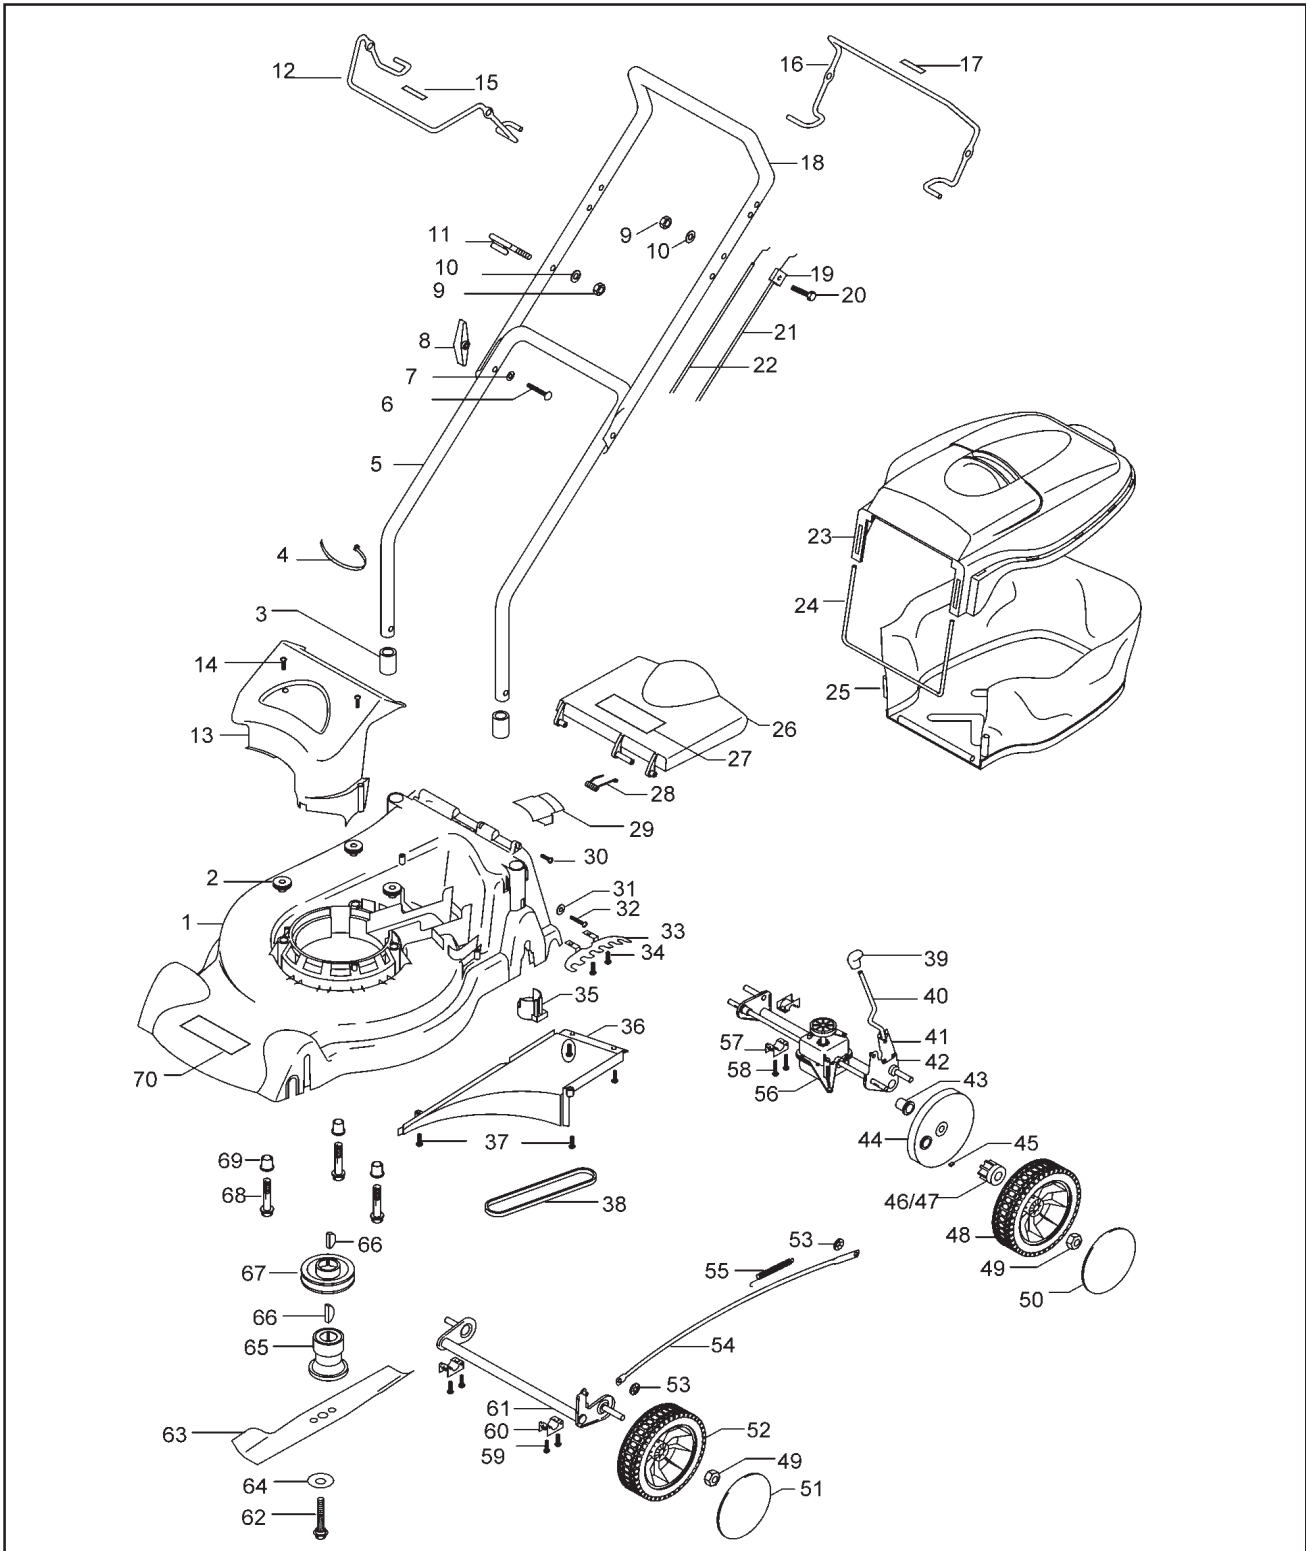

### Product Number

9645491-04

Brand	McCulloch		Pos	Part No	Description	Qty	
Elite 47PD			38	5139109-03/6	V-Belt	1	
Pos	Part No	Description	Qty	39	5127925-67/4	Knob Height Adjuster	1
1	5107046-86/3	Deck 46cm (Green)	1	40	5130793-00/2	Change Lever Universal	1
2	5148551-00/4	Bush Deck Insulator	3	41	5137724-00/0	Adjustment Spring	1
3	5127999-67/9	Deck Collar	2	42	5118898-00/5	Axle Rear 46cm	1
4	5130842-00/7	Tie Wrap	4	43	5148485-00/5	Axle Bush	2
5	5118839-68/6	Handle Lower	1	44	5126884-01/3	Back Plate	2
6	5149945-03/1	M8 Coachbolt	2	45	5148831-00/0	Pawl	2
7	5149164-00/5	Washer 8mm	2	46	5138050-00/9	Drive Sprocket LH	1
8	5127931-67/2	Wing Knob M8 (Black)	2	47	5138050-01/7	Drive Sprocket RH	1
9	5147180-00/3	Nut M6 Nyloc	2	48	5127965-02/7	8" Wheel & Tyre	2
10	5140266-00/7	Washer	2	49	5149134-00/8	Nut M10 Nyloc	4
11	5130763-00/5	Cord Guide	1	50	5127814-83/7	8" Hub Cap Silver	2
12	5106949-67/9	Bale Arm Drive (Black)	1	51	5127530-83/9	Hub Cap 7"	2
13	5106910-86/1	Battery Cover	1	52	5127949-01/3	7" Wheel and Tyre	2
14	5149753-01/3	Screw No.8 Polymate	2	53	5149679-00/2	Starlock Washer 8mm	2
15	5139531-00/7	Label Drive Lever	1	54	5119254-02/6	Link Arm Universal	1
16	5106948-67/1	Bale Arm Brake (Black)	1	55	5138659-00/7	Spring Change	1
17	5139532-00/5	Label Stop	1	56	5128034-00/5	Gearbox 1	
18	5118919-68/6	Handle Upper	1	57	5138618-00/3	Axle Clamp	4
19	6877309/2	Wire Clamp Double	1	58	5149753-04/7	Screw No.8 Polymate	4
20	725237851/3	Screw M6 x 40	1	59	5149753-01/3	Screw No.8 Polymate	4
21	5130539-00/9	Cable Briggs Brake	1	60	5138618-00/3	Axle Clamp	2
22	5130606-00/6	Cable Clutch Universal	1	61	5118892-00/8	Axle Front	1
23	5106911-86/9	Softbox (Green)	1	62	5146677-09/0	Blade Bolt	1
24	5139348-01/4	Softbox Bar	1	63	5119224-00/3	Blade 45cm	1
25	5119260-03/1	Downvent Grassbag Universal Hardtop	1	64	5139480-00/7	Washer Bevelled	1
26	5106859-86/0	Safety Flap (Green)	1	65	5128001-00/4	Assembly Blade Adaptor	1
27	5139987-00/1	Warning Label	1	66	5140053-00/9	Key (Woodruff)	2
28	5138620-00/9	Safety Flap Spring	1	67	5127768-00/9	Vee Pulley	1
29	5139338-67/6	Drive Cover	1	68	5149167-00/8	Bolt Engine Shank	3
30	5138692-00/8	M8x12 Grub Screw	1	69	5139621-00/6	Bush Deck Insulator	3
31	5149313-00/8	Large Bright Washer	2	70	5131156-02/7	Label Model Brand	1
32	5149923-02/0	Screw No.8 Panhead	2				
33	5127863-00/8	Quadrant 6 Position	1				
34	5149753-01/3	Screw No.8 Polymate	2				
35	5130508-68/1	Handle Support 46cm	2				
36	5106909-67/3	Collection Plate	1				
37	5149753-01/3	Screw No.8 Polymate	4				